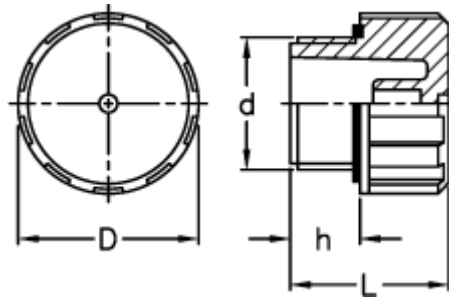

Data Sheet

Article number: 2311157161
Description: E+G Oil Plug
T.440-1.1/4

Measures

D = 52.0
d = G 1 1/4
h = 13
L = 32.0